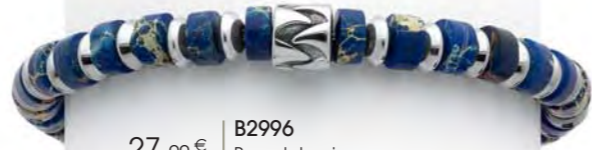

27,90 € | **B2996**
Bracelet acier,
jaspe bleu impérial, élastique